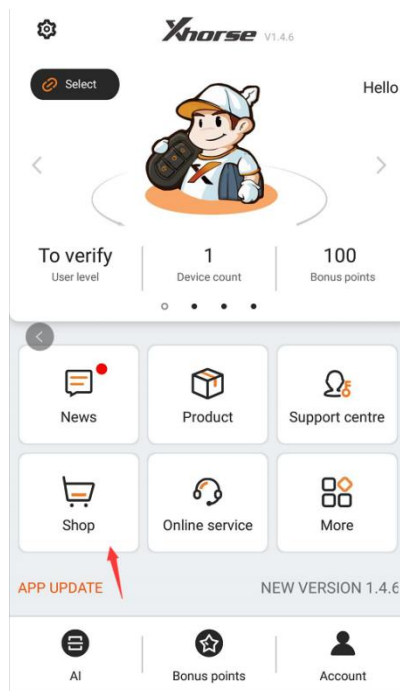

1, Customer need log in the app and link the device to the account, then customer can exchange the token in 'shop' of Xhorse APP

Remark : 200 points = 1 token , and the vvdI mb points that is only can use for exchange the vvdI mb token