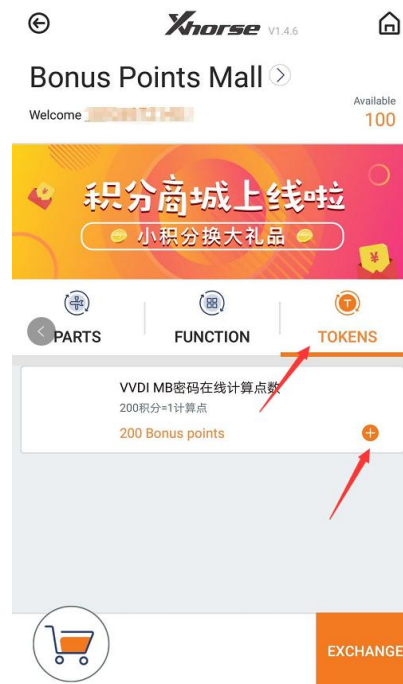

1, Customer need log in the app and link the device to the account, then customer can exchange the token in 'shop' of Xhorse APP

Remark : 200 points = 1 token , and the vvdI mb points that is only can use for exchange the vvdI mb token